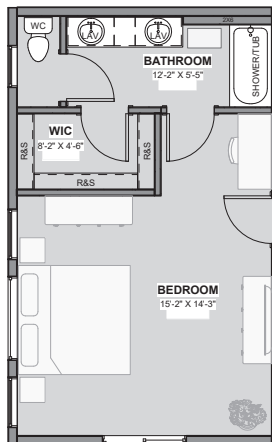

18' UNITS

Emerald (Living)

Castle (1 Bed / 1 Bath)

Ouray (2 Bed / 2 Bath)

16' UNITS

Emerald (Living)

Castle (1 Bed / 1 Bath)

Ouray (2 Bed / 2 Bath)

BOLT-ONS

see plans
for details

16' Unit - 416 sq. ft.
18' Unit - 478 sq. ft.