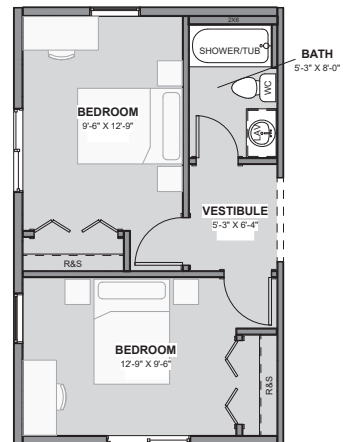

18' UNITS

Emerald (Living)

Castle (1 Bed / 1 Bath)

Ouray (2 Bed / 2 Bath)

16' UNITS

Emerald (Living)

Castle (1 Bed / 1 Bath)

Ouray (2 Bed / 2 Bath)

BOLT-ONS

see plans
for details

16' Unit - 416 sq. ft.
18' Unit - 478 sq. ft.