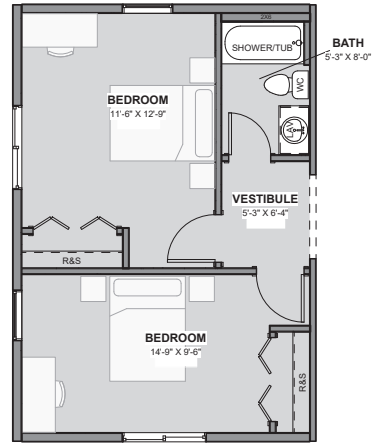

18' UNITS

Emerald (Living)

Castle (1 Bed / 1 Bath)

Ouray (2 Bed / 2 Bath)

16' UNITS

Emerald (Living)

Castle (1 Bed / 1 Bath)

Ouray (2 Bed / 2 Bath)

BOLT-ONS

see plans
for details

16' Unit - 416 sq. ft.
18' Unit - 478 sq. ft.