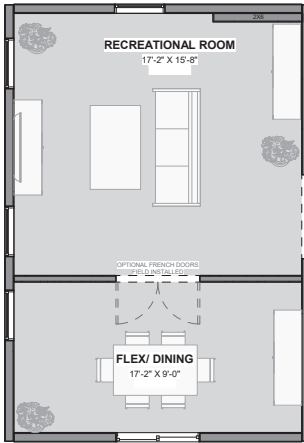

18' UNITS

Emerald (Living)

Castle (1 Bed / 1 Bath)

Ouray (2 Bed / 2 Bath)

16' UNITS

Emerald (Living)

Castle (1 Bed / 1 Bath)

Ouray (2 Bed / 2 Bath)

BOLT-ONS

see plans
for details

16' Unit - 416 sq. ft.
18' Unit - 478 sq. ft.