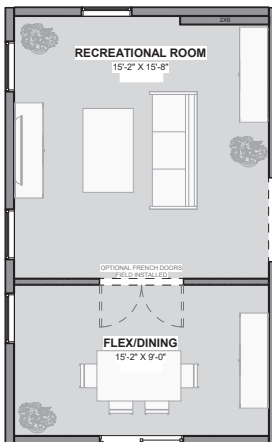

18' UNITS

Emerald (Living)

Castle (1 Bed / 1 Bath)

Ouray (2 Bed / 2 Bath)

16' UNITS

Emerald (Living)

Castle (1 Bed / 1 Bath)

Ouray (2 Bed / 2 Bath)

BOLT-ONS

see plans
for details

16' Unit - 416 sq. ft.
18' Unit - 478 sq. ft.